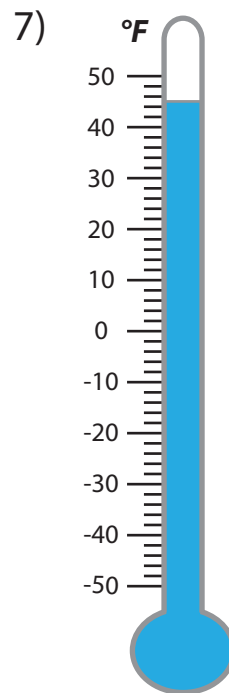

# READING TEMPERATURE

Name \_\_\_\_\_

Score \_\_\_\_\_

What is the temperature read in each thermometer?

Name \_\_\_\_\_

# READING TEMPERATURE

Score \_\_\_\_\_

## Answer key

What is the temperature read in each thermometer?

**-24 °F**

**-50 °F**

**-48 °F**

**28 °F**

**-16 °F**

**-4 °F**