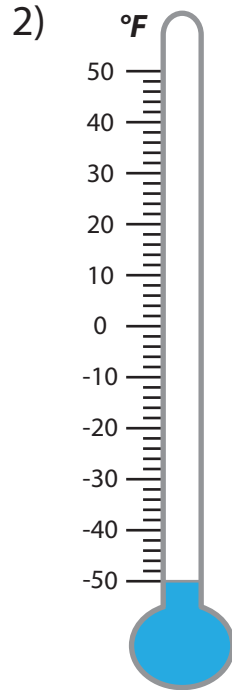

# READING TEMPERATURE

Name \_\_\_\_\_

Score \_\_\_\_\_

What is the temperature read in each thermometer?

Name \_\_\_\_\_

# READING TEMPERATURE

Score \_\_\_\_\_

## Answer key

What is the temperature read in each thermometer?

**-24 °F**

**-50 °F**

**-48 °F**

**28 °F**

**-16 °F**

**-4 °F**