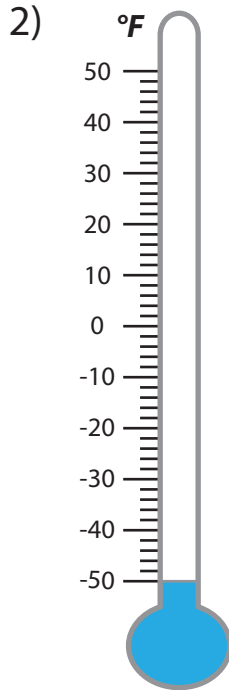

# READING TEMPERATURE

Name \_\_\_\_\_

Score \_\_\_\_\_

What is the temperature read in each thermometer?

Name \_\_\_\_\_

# READING TEMPERATURE

Score \_\_\_\_\_

## Answer key

What is the temperature read in each thermometer?

**-24 °F**

**-50 °F**

**-48 °F**

**28 °F**

**-16 °F**

**-4 °F**