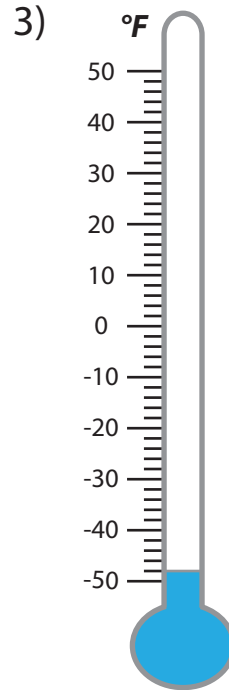

# READING TEMPERATURE

Name \_\_\_\_\_

Score \_\_\_\_\_

What is the temperature read in each thermometer?

Name \_\_\_\_\_

# READING TEMPERATURE

Score \_\_\_\_\_

## Answer key

What is the temperature read in each thermometer?

**-24 °F**

**-50 °F**

**-48 °F**

**28 °F**

**-16 °F**

**-4 °F**