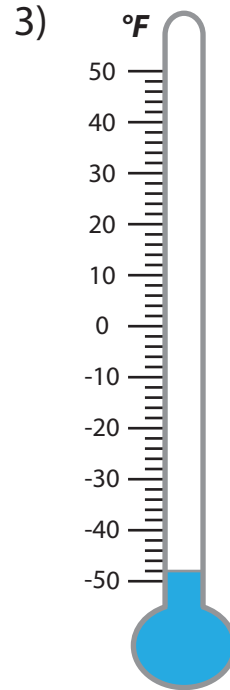

# READING TEMPERATURE

Name \_\_\_\_\_

Score \_\_\_\_\_

What is the temperature read in each thermometer?

Name \_\_\_\_\_

# READING TEMPERATURE

Score \_\_\_\_\_

## Answer key

What is the temperature read in each thermometer?

**-24 °F**

**-50 °F**

**-48 °F**

**28 °F**

**-16 °F**

**-4 °F**

**45 °F**

**-36 °F**