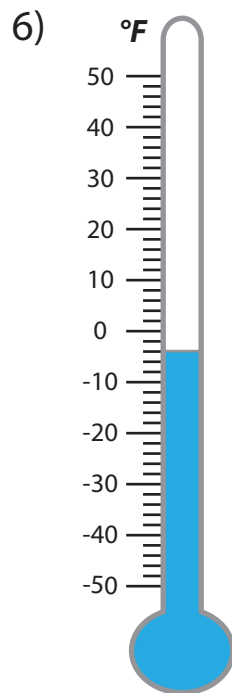

# READING TEMPERATURE

Score \_\_\_\_\_

## Answer key

What is the temperature read in each thermometer?

**-24 °F**

**-50 °F**

**-48 °F**

**28 °F**

**-16 °F**

**-4 °F**

**45 °F**

**-36 °F**