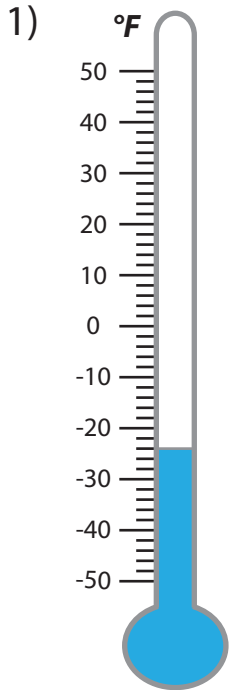

# READING TEMPERATURE

Name \_\_\_\_\_

Score \_\_\_\_\_

What is the temperature read in each thermometer?

Name \_\_\_\_\_

# READING TEMPERATURE

Score \_\_\_\_\_

## Answer key

What is the temperature read in each thermometer?

**-24 °F**

**-50 °F**

**-48 °F**

**28 °F**

**-16 °F**

**-4 °F**