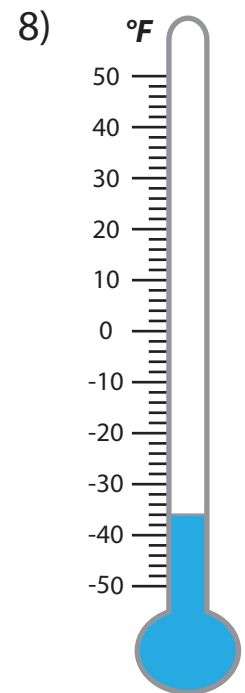

# READING TEMPERATURE

Score \_\_\_\_\_

## Answer key

What is the temperature read in each thermometer?

**-24 °F**

**-50 °F**

**-48 °F**

**28 °F**

**-16 °F**

**-4 °F**

**45 °F**

**-36 °F**