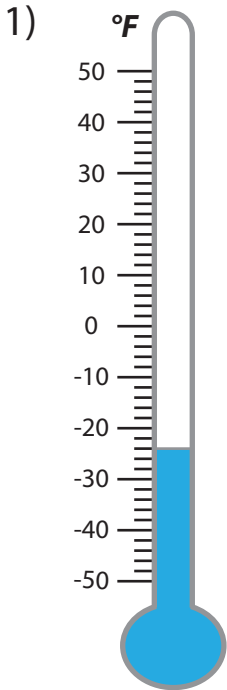

# READING TEMPERATURE

Name \_\_\_\_\_

Score \_\_\_\_\_

What is the temperature read in each thermometer?

Name \_\_\_\_\_

# READING TEMPERATURE

Score \_\_\_\_\_

## Answer key

What is the temperature read in each thermometer?

**-24 °F**

**-50 °F**

**-48 °F**

**28 °F**

**-16 °F**

**-4 °F**