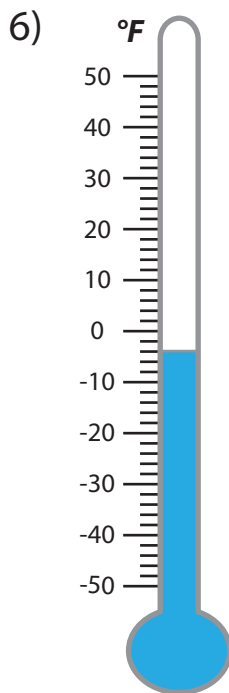

# READING TEMPERATURE

Name \_\_\_\_\_

Score \_\_\_\_\_

What is the temperature read in each thermometer?

Name \_\_\_\_\_

# READING TEMPERATURE

Score \_\_\_\_\_

## Answer key

What is the temperature read in each thermometer?

**-24 °F**

**-50 °F**

**-48 °F**

**28 °F**

**-16 °F**

**-4 °F**