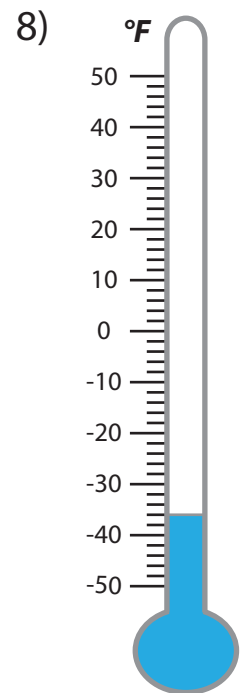

# READING TEMPERATURE

Name \_\_\_\_\_

Score \_\_\_\_\_

What is the temperature read in each thermometer?

Name \_\_\_\_\_

# READING TEMPERATURE

Score \_\_\_\_\_

## Answer key

What is the temperature read in each thermometer?

**-24 °F**

**-50 °F**

**-48 °F**

**28 °F**

**-16 °F**

**-4 °F**