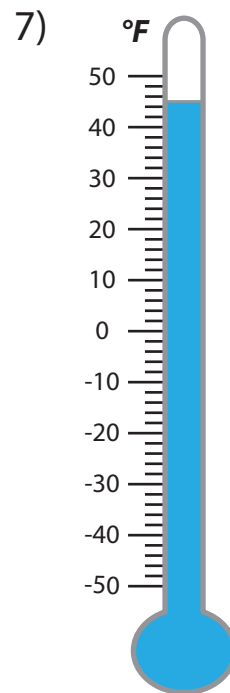

# READING TEMPERATURE

Score \_\_\_\_\_

## Answer key

What is the temperature read in each thermometer?

**-24 °F**

**-50 °F**

**-48 °F**

**28 °F**

**-16 °F**

**-4 °F**

**45 °F**

**-36 °F**