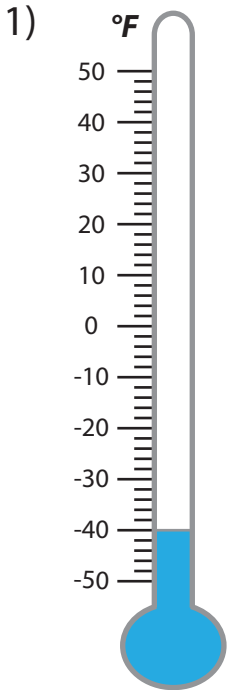

# READING TEMPERATURE

Score \_\_\_\_\_

What is the temperature read in each thermometer?

Name \_\_\_\_\_

# READING TEMPERATURE

Score \_\_\_\_\_

## Answer key

What is the temperature read in each thermometer?

**-40 °F**

**32 °F**

**-30 °F**

**17 °F**

**22 °F**

**-2 °F**