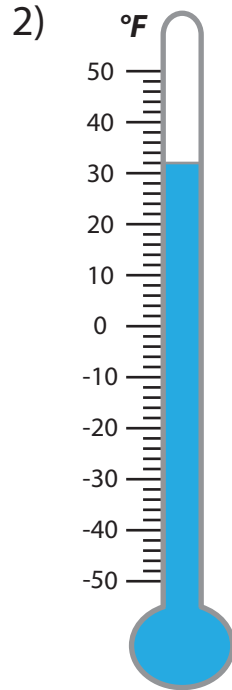

# READING TEMPERATURE

Score \_\_\_\_\_

What is the temperature read in each thermometer?

Name \_\_\_\_\_

## Answer key

What is the temperature read in each thermometer?

**-40 °F**

**32 °F**

**-30 °F**

**17 °F**

**22 °F**

**-2 °F**