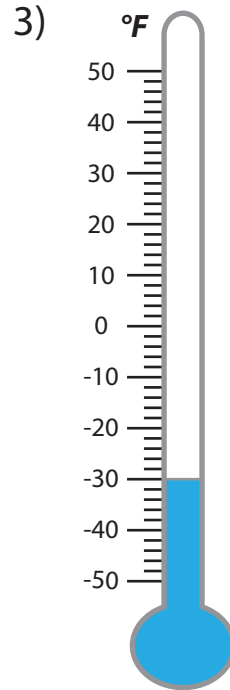

# READING TEMPERATURE

Score \_\_\_\_\_

What is the temperature read in each thermometer?

Name \_\_\_\_\_

## Answer key

What is the temperature read in each thermometer?

**-40 °F**

**32 °F**

**-30 °F**

**17 °F**

**22 °F**

**-2 °F**