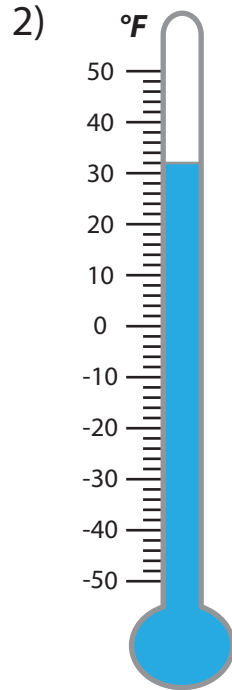

# READING TEMPERATURE

Score \_\_\_\_\_

What is the temperature read in each thermometer?

Name \_\_\_\_\_

# READING TEMPERATURE

Score \_\_\_\_\_

## Answer key

What is the temperature read in each thermometer?

**-40 °F**

**32 °F**

**-30 °F**

**17 °F**

**22 °F**

**-2 °F**