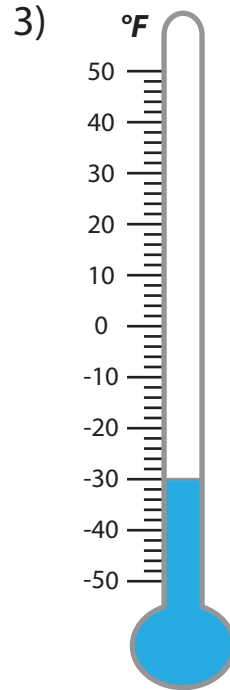

# READING TEMPERATURE

Score \_\_\_\_\_

What is the temperature read in each thermometer?

Name \_\_\_\_\_

## Answer key

What is the temperature read in each thermometer?

**-40 °F**

**32 °F**

**-30 °F**

**17 °F**

**22 °F**

**-2 °F**

**-10 °F**

**28 °F**