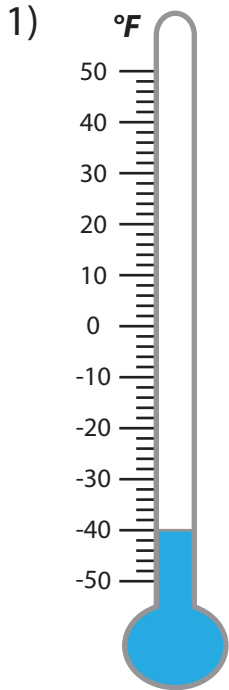

# READING TEMPERATURE

Score \_\_\_\_\_

What is the temperature read in each thermometer?

Name \_\_\_\_\_

# READING TEMPERATURE

Score \_\_\_\_\_

## Answer key

What is the temperature read in each thermometer?

**-40 °F**

**32 °F**

**-30 °F**

**17 °F**

**22 °F**

**-2 °F**